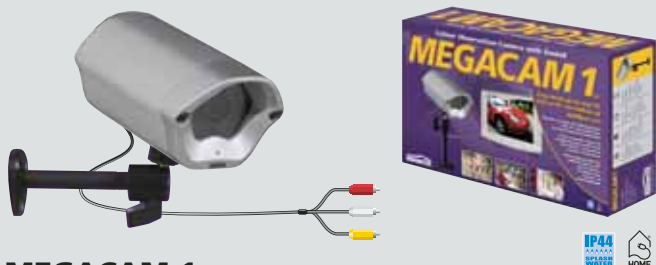

GIGACAM™ MEGACAM™

Keep an eye on your world

See who's at the door.

*See and hear what is happening in the garage or in the nursery
from your living room or kitchen.*

*Robust aluminium housing for
indoor and outdoor use.*

MARMITEK®

GIGACAM 4 SET
Wireless surveillance camera for indoor and outdoor use.

- Image and sound.
- Easy to connect to your TV or VCR.
- Receiver automatically switches between up to 4 cameras.

HOW DOES IT WORK?

The set consists of a wireless colour camera and a receiver. Install the camera wherever you want, in- or outside. Then connect the receiver, using the cable included, to the Scart connection on your TV or VCR. The camera will transmit the images and sound to the receiver, wirelessly, even through walls and ceilings. Power adapters for the camera and receiver are included.

MEGACAM 1
Camera with cable connection for indoor and outdoor use.

- Image and sound.
- Easy to connect to your TV or VCR.
- Including 15 m cable.

HOW DOES IT WORK?

The colour camera can be installed in- or outside. The cable (15 m) has RCA plugs for both image and sound and a connector for the power adapter. Connect the camera to your TV or VCR (or a PC with video In). A Scart adapter is included.