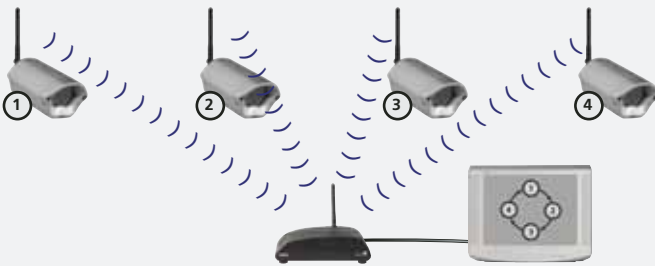

MARMITEK®

GIGACAM 4 SET
Wireless surveillance camera for indoor and outdoor use.

- Image and sound.
- Easy to connect to your TV or VCR.
- Receiver automatically switches between up to 4 cameras.

HOW DOES IT WORK?

The set consists of a wireless colour camera and a receiver. Install the camera wherever you want, in- or outside. Then connect the receiver, using the cable included, to the Scart connection on your TV or VCR. The camera will transmit the images and sound to the receiver, wirelessly, even through walls and ceilings. Power adapters for the camera and receiver are included.

WANT TO CONNECT MORE CAMERAS?

You can add a maximum of 3 extra wireless cameras to extend the GigaCam 4 set. With multiple cameras the receiver will automatically switch between the connected cameras, using an interval of 4 or 8 seconds.

MEGACAM 1
Camera with cable connection for indoor and outdoor use.

- Image and sound.
- Easy to connect to your TV or VCR.
- Including 15 m cable.

HOW DOES IT WORK?

The colour camera can be installed in- or outside. The cable (15 m) has RCA plugs for both image and sound and a connector for the power adapter. Connect the camera to your TV or VCR (or a PC with video In). A Scart adapter is included.